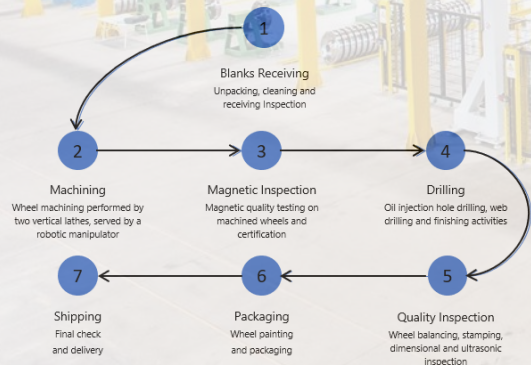

30.000 wheels/year
70 employees

B-BBEE Level 2

EUROCLAM
LUCCHINI SA

BOMBARDIER

1) Leverage Lucchini SA position and expertise to export

2) Create higher level of trust, loyalty and technological partnerships